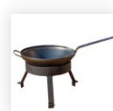

Sokkel - 130 cm x 40 cm x 72 cm

Vuurschaal - dia 80 cm

Bakplaat - dia 88 cm

Gewicht

Sokkel - 30 kg

Vuurschaal - 12 kg

Bakplaat - 37 kg

UPGRADE JE TIGER FIRE

Cover
TFC 88

Spatula RVS
ACC 1

Oil can 0,7L
ACC 2

Ash wood
chopping board
ACC 3

Ash wood serving
plank
ACC 4

Grill grate
ACC 8.1

Raised grill grate
HONEY
ACC 9.1

Wok set
ACC 10.1

Dutch oven set
ACC 12.1

Pizza oven
ACC 5

Salmon smoke
plank
ACC 6

Saté grill
ACC 7

Low & slow oven
ACC 15

Anti contact mat
ACC 16.3